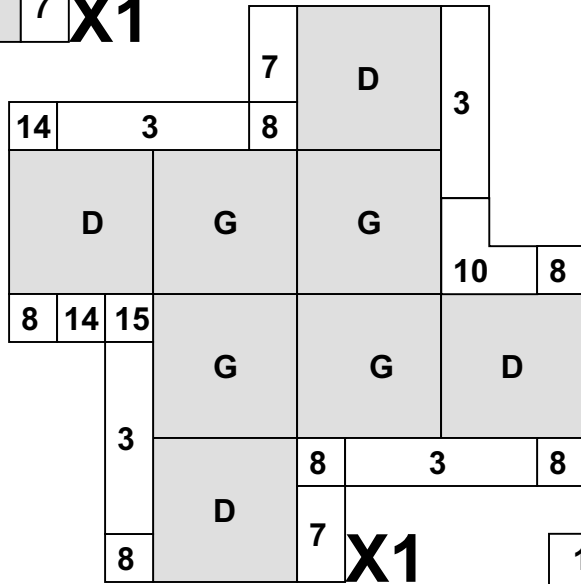

Space Hulk

Tiles on molds #276 and #277

D=diamond

X=X

G=grate

Xs=X special

These two are on mold #279 and used only on the advanced space hulk set

Basic Space Hulk Sections

Mold #325 - 34 casts
 Mold #276 - 34 casts
 Mold #277 - 30 casts

X4

X4

X3

X8

X2

Basic Space Hulk Sections

Basic Space Hulk Sections

Advanced Space Hulk Sections

Mold #325 - 26 additional casts
 Mold #276 - 20 additional casts
 Mold #277 - 30 additional casts
 Mold #279 - 16 casts

Advanced Space Hulk Sections

8	1		2	
2	D	D	D	D
	D	G	G	G
1	D	G	D	D
	D	G	D	9

X1

1		5	2	
D	D	D	D	D
G	G	G	G	G
D	D	G	D	D
9	D	G	D	9

X1

		13				
			X			
12		10			9	8
		13	X	Xs	X	
6	15					9
X	Xs	D	Xs	X		
13	10					15 6
		X	Xs	X	13	
		11	14	15		
			X	10	12	
		7			14	X1

2		1	
D	D	D	D
G	G	G	G
D	D	D	D
1		2	