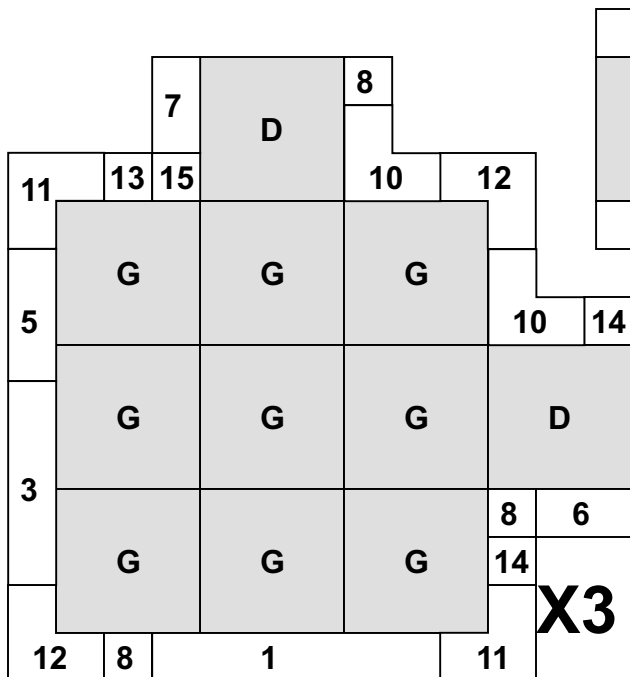

Space Hulk

Tiles on molds #276 and #277

D=diamond

X=X

G=grate

Xs=X special

These two are on mold #279 and used only on the advanced space hulk set

Basic Space Hulk Sections

Mold #325 - 34 casts
 Mold #276 - 34 casts
 Mold #277 - 30 casts

X4

X4

X3

X8

X2

Basic Space Hulk Sections

Basic Space Hulk Sections

Advanced Space Hulk Sections

Mold #325 - 26 additional casts
 Mold #276 - 20 additional casts
 Mold #277 - 30 additional casts
 Mold #279 - 16 casts

Advanced Space Hulk Sections

8	1		2	
2	D	D	D	D
	D	G	G	G
1	D	G	D	D
	D	G	D	9

X1

		7	Xs		6
6	15			8	7
Xs			Xs		
7	8			15	6
		Xs		7	X1

8	2		1		8
	D	D	D	D	3
9	G	G		G	13
9	D	D	D	D	3
8	1		2		8

X3

Advanced Space Hulk Sections