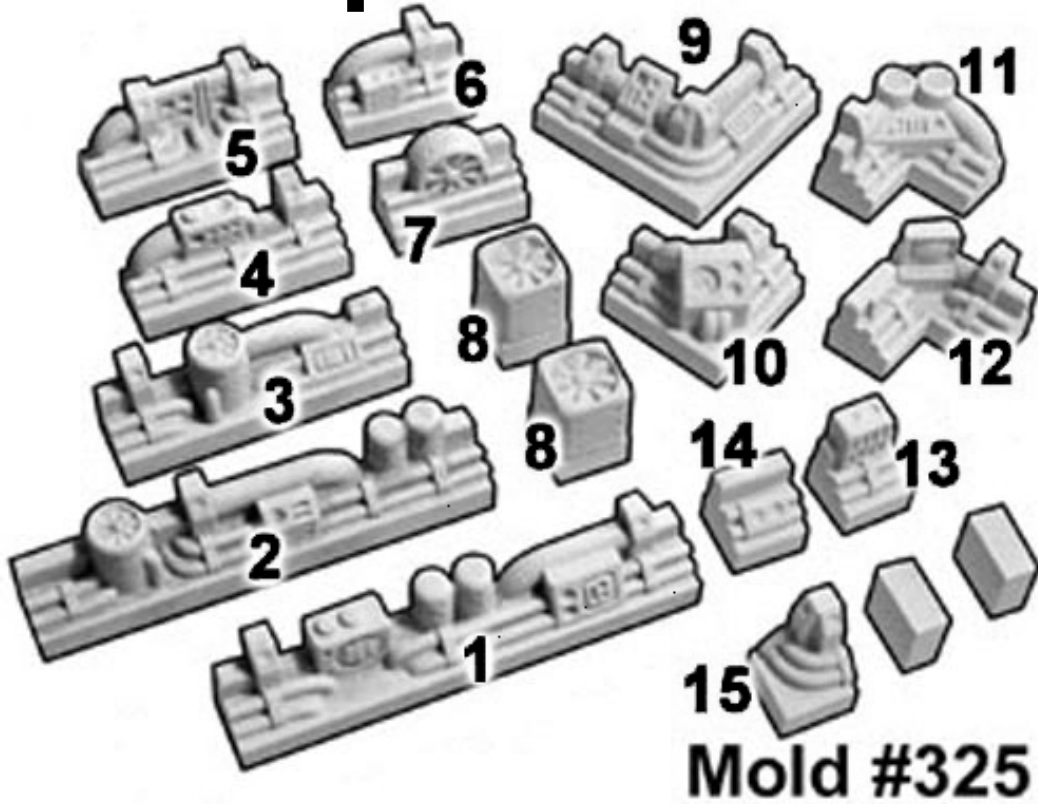

Space Hulk

Tiles on molds #276 and #277

D=diamond

X=X

G=grate

Xs=X special

These two are on mold #279 and used only on the advanced space hulk set

Basic Space Hulk Sections

Mold #325 - 34 casts
 Mold #276 - 34 casts
 Mold #277 - 30 casts

X4

X4

X3

X8

X2

Basic Space Hulk Sections

Basic Space Hulk Sections

Advanced Space Hulk Sections

Mold #325 - 26 additional casts
 Mold #276 - 20 additional casts
 Mold #277 - 30 additional casts
 Mold #279 - 16 casts

Advanced Space Hulk Sections

8	1		2	
2	D	D	D	D
	D	G	G	G
1	D	G	D	D
	D	G	D	9

X1

		7	Xs		6
6	15			8	7
Xs			Xs		
7	8			15	6
		Xs		7	X1

8	2		1		8
	D	D	D	D	3
9	G	G		G	13
9	D	D	D	D	3
8	1		2		8

X3

Advanced Space Hulk Sections