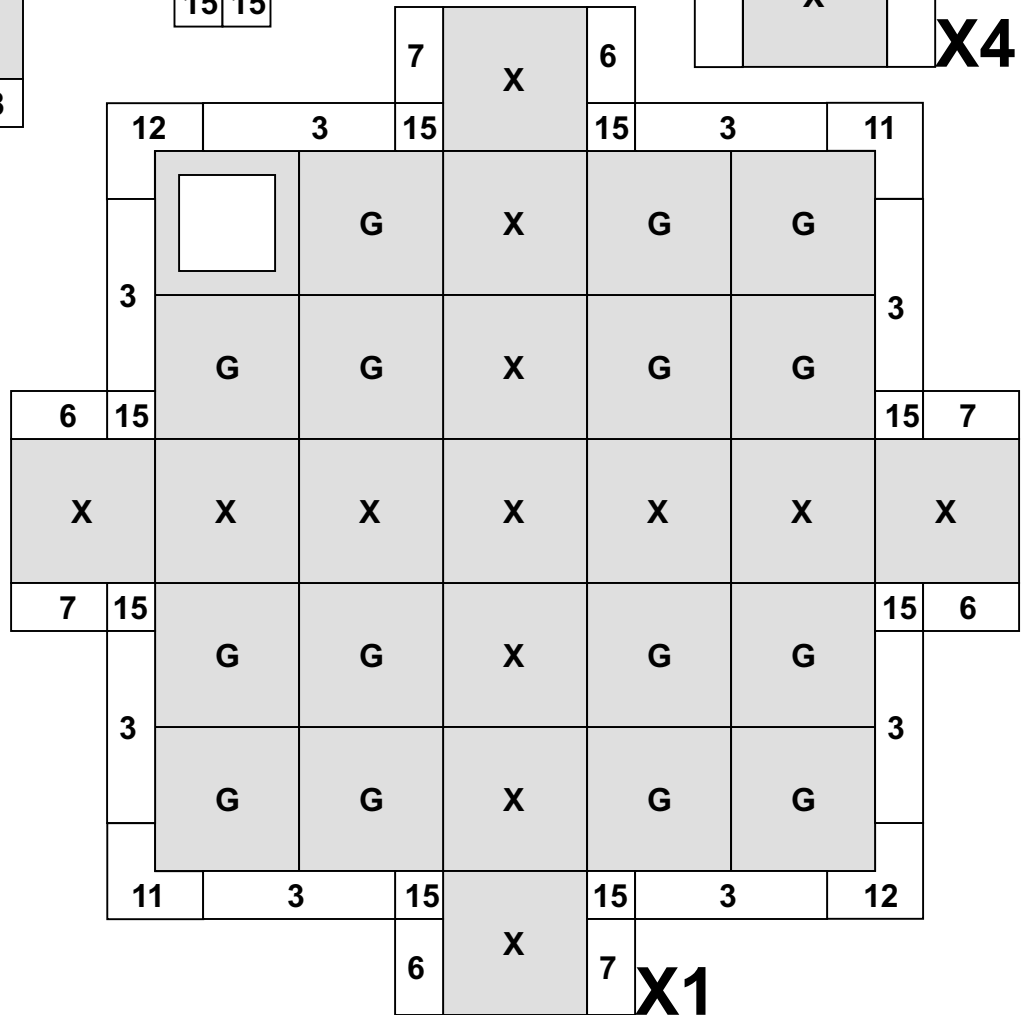

Space Hulk

Tiles on molds #276 and #277

D=diamond

X=X

G=grate

Xs=X special

These two are on mold #279 and used only on the advanced space hulk set

Basic Space Hulk Sections

Mold #325 - 34 casts
 Mold #276 - 34 casts
 Mold #277 - 30 casts

X4

X4

X3

X8

X2

Basic Space Hulk Sections

Basic Space Hulk Sections

Advanced Space Hulk Sections

Mold #325 - 26 additional casts
 Mold #276 - 20 additional casts
 Mold #277 - 30 additional casts
 Mold #279 - 16 casts

Advanced Space Hulk Sections

8	1		2	
2	D	D	D	D
	D	G	G	G
1	D	G	D	D
	D	G	D	9

X1

1		5	2	
D	D	D	D	D
G	G	G	G	G
D	D	G	D	D
9	D	G	D	9

X1

		13				
			X			
12		10			9	8
		13	X	Xs	X	
6	15					9
X	Xs	D	Xs	X		
13	10					15 6
		X	Xs	X	13	
		11	14	15		
			X	10	12	
		7			14	X1

2		1	
D	D	D	D
G	G	G	G
D	D	D	D
1		2	