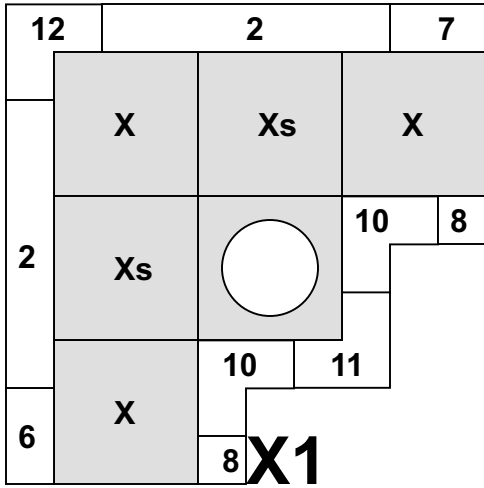

Space Hulk

Tiles on molds #276 and #277

D=diamond

X=X

G=grate

Xs=X special

These two are on mold #279 and used only on the advanced space hulk set

Basic Space Hulk Sections

Mold #325 - 34 casts
 Mold #276 - 34 casts
 Mold #277 - 30 casts

X4

X4

X3

X8

X2

Basic Space Hulk Sections

Basic Space Hulk Sections

Advanced Space Hulk Sections

Mold #325 - 26 additional casts
 Mold #276 - 20 additional casts
 Mold #277 - 30 additional casts
 Mold #279 - 16 casts

Advanced Space Hulk Sections

8	1		2	
2	D	D	D	D
	D	G	G	G
1	D	G	D	D
	D	G	D	9

X1

1		5	2	
D	D	D	D	D
G	G	G	G	G
D	D	G	D	D
9	D	G	D	9

X1

		13				
			X			
12		10			9	8
		13	X	Xs	X	
6	15					9
X	Xs	D	Xs	X		
13	10					15 6
		X	Xs	X	13	
		11	14	15		
			X	10	12	
		7			14	X1

2		1	
D	D	D	D
G	G	G	G
D	D	D	D
1		2	