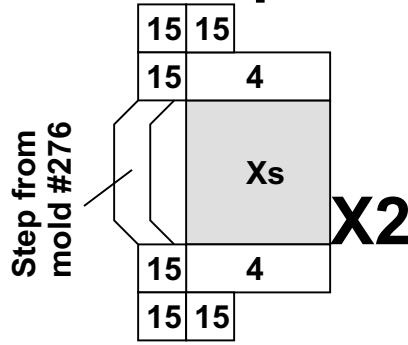

Space Hulk

Tiles on molds #276 and #277

D=diamond

X=X

G=grate

Xs=X special

These two are on mold #279 and used only on the advanced space hulk set

Basic Space Hulk Sections

Mold #325 - 34 casts
 Mold #276 - 34 casts
 Mold #277 - 30 casts

X4

X4

X3

X8

X2

Basic Space Hulk Sections

Basic Space Hulk Sections

Advanced Space Hulk Sections

Mold #325 - 26 additional casts
 Mold #276 - 20 additional casts
 Mold #277 - 30 additional casts
 Mold #279 - 16 casts

Advanced Space Hulk Sections

8	1		2	
2	D	D	D	D
	D	G	G	G
1	D	G	D	D
	D	G	D	9

X1

1		5	2	
D	D	D	D	D
G	G	G	G	G
D	D	G	D	D
9	D	G	D	9

X1

		13				
			X			
12		10			9	8
		13	X	Xs	X	
6	15					9
X	Xs	D	Xs	X		
13	10					15 6
		X	Xs	X	13	
		11	14	15		
			X	10	12	
		7			14	X1

2		1	
D	D	D	D
G	G	G	G
D	D	D	D
1		2	